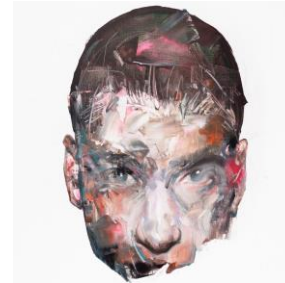

Contemporary man\_21<sup>st</sup> Century's Mona Lisa 2024

---

NOMA

Contemporary man\_21st Century's Mona Lisa  
145.5x112.1cm Mixed media on canvas 2023.  
1

Contemporary man\_21st Century's Mona Lisa  
116.8x91.0cm Mixed media on canvas 2023.  
4

Live painting

Contemporary man\_21st Century's Mona Lisa  
145.5x112.1cm Mixed media on canvas 2024.  
2

Contemporary man\_21st Century's Mona Lisa  
116.8x91.0cm Mixed media on canvas 2023.  
5

Contemporary man\_21st Century's Mona Lisa  
145.5x112.1cm Mixed media on canvas 2023.  
3

Contemporary man\_21st Century's Mona Lisa  
116.8x91.0cm Mixed media on canvas 2023.  
6

Contemporary man\_21st Century's Mona Lisa  
116.8x91.0cm Mixed media on canvas 2023.  
7

Contemporary man\_21st Century's Mona Lisa  
91.0x91.0cm Mixed media on canvas 2023.  
10

Contemporary man\_21st Century's Mona Lisa  
116.8x91.0cm Mixed media on canvas 2023.  
8

Contemporary man\_21st Century's Mona Lisa  
116.8x91.0cm Mixed media on canvas 2023.  
11

Contemporary man\_21st Century's Mona Lisa  
72.7x116.8cm Mixed media on canvas 2023.  
9